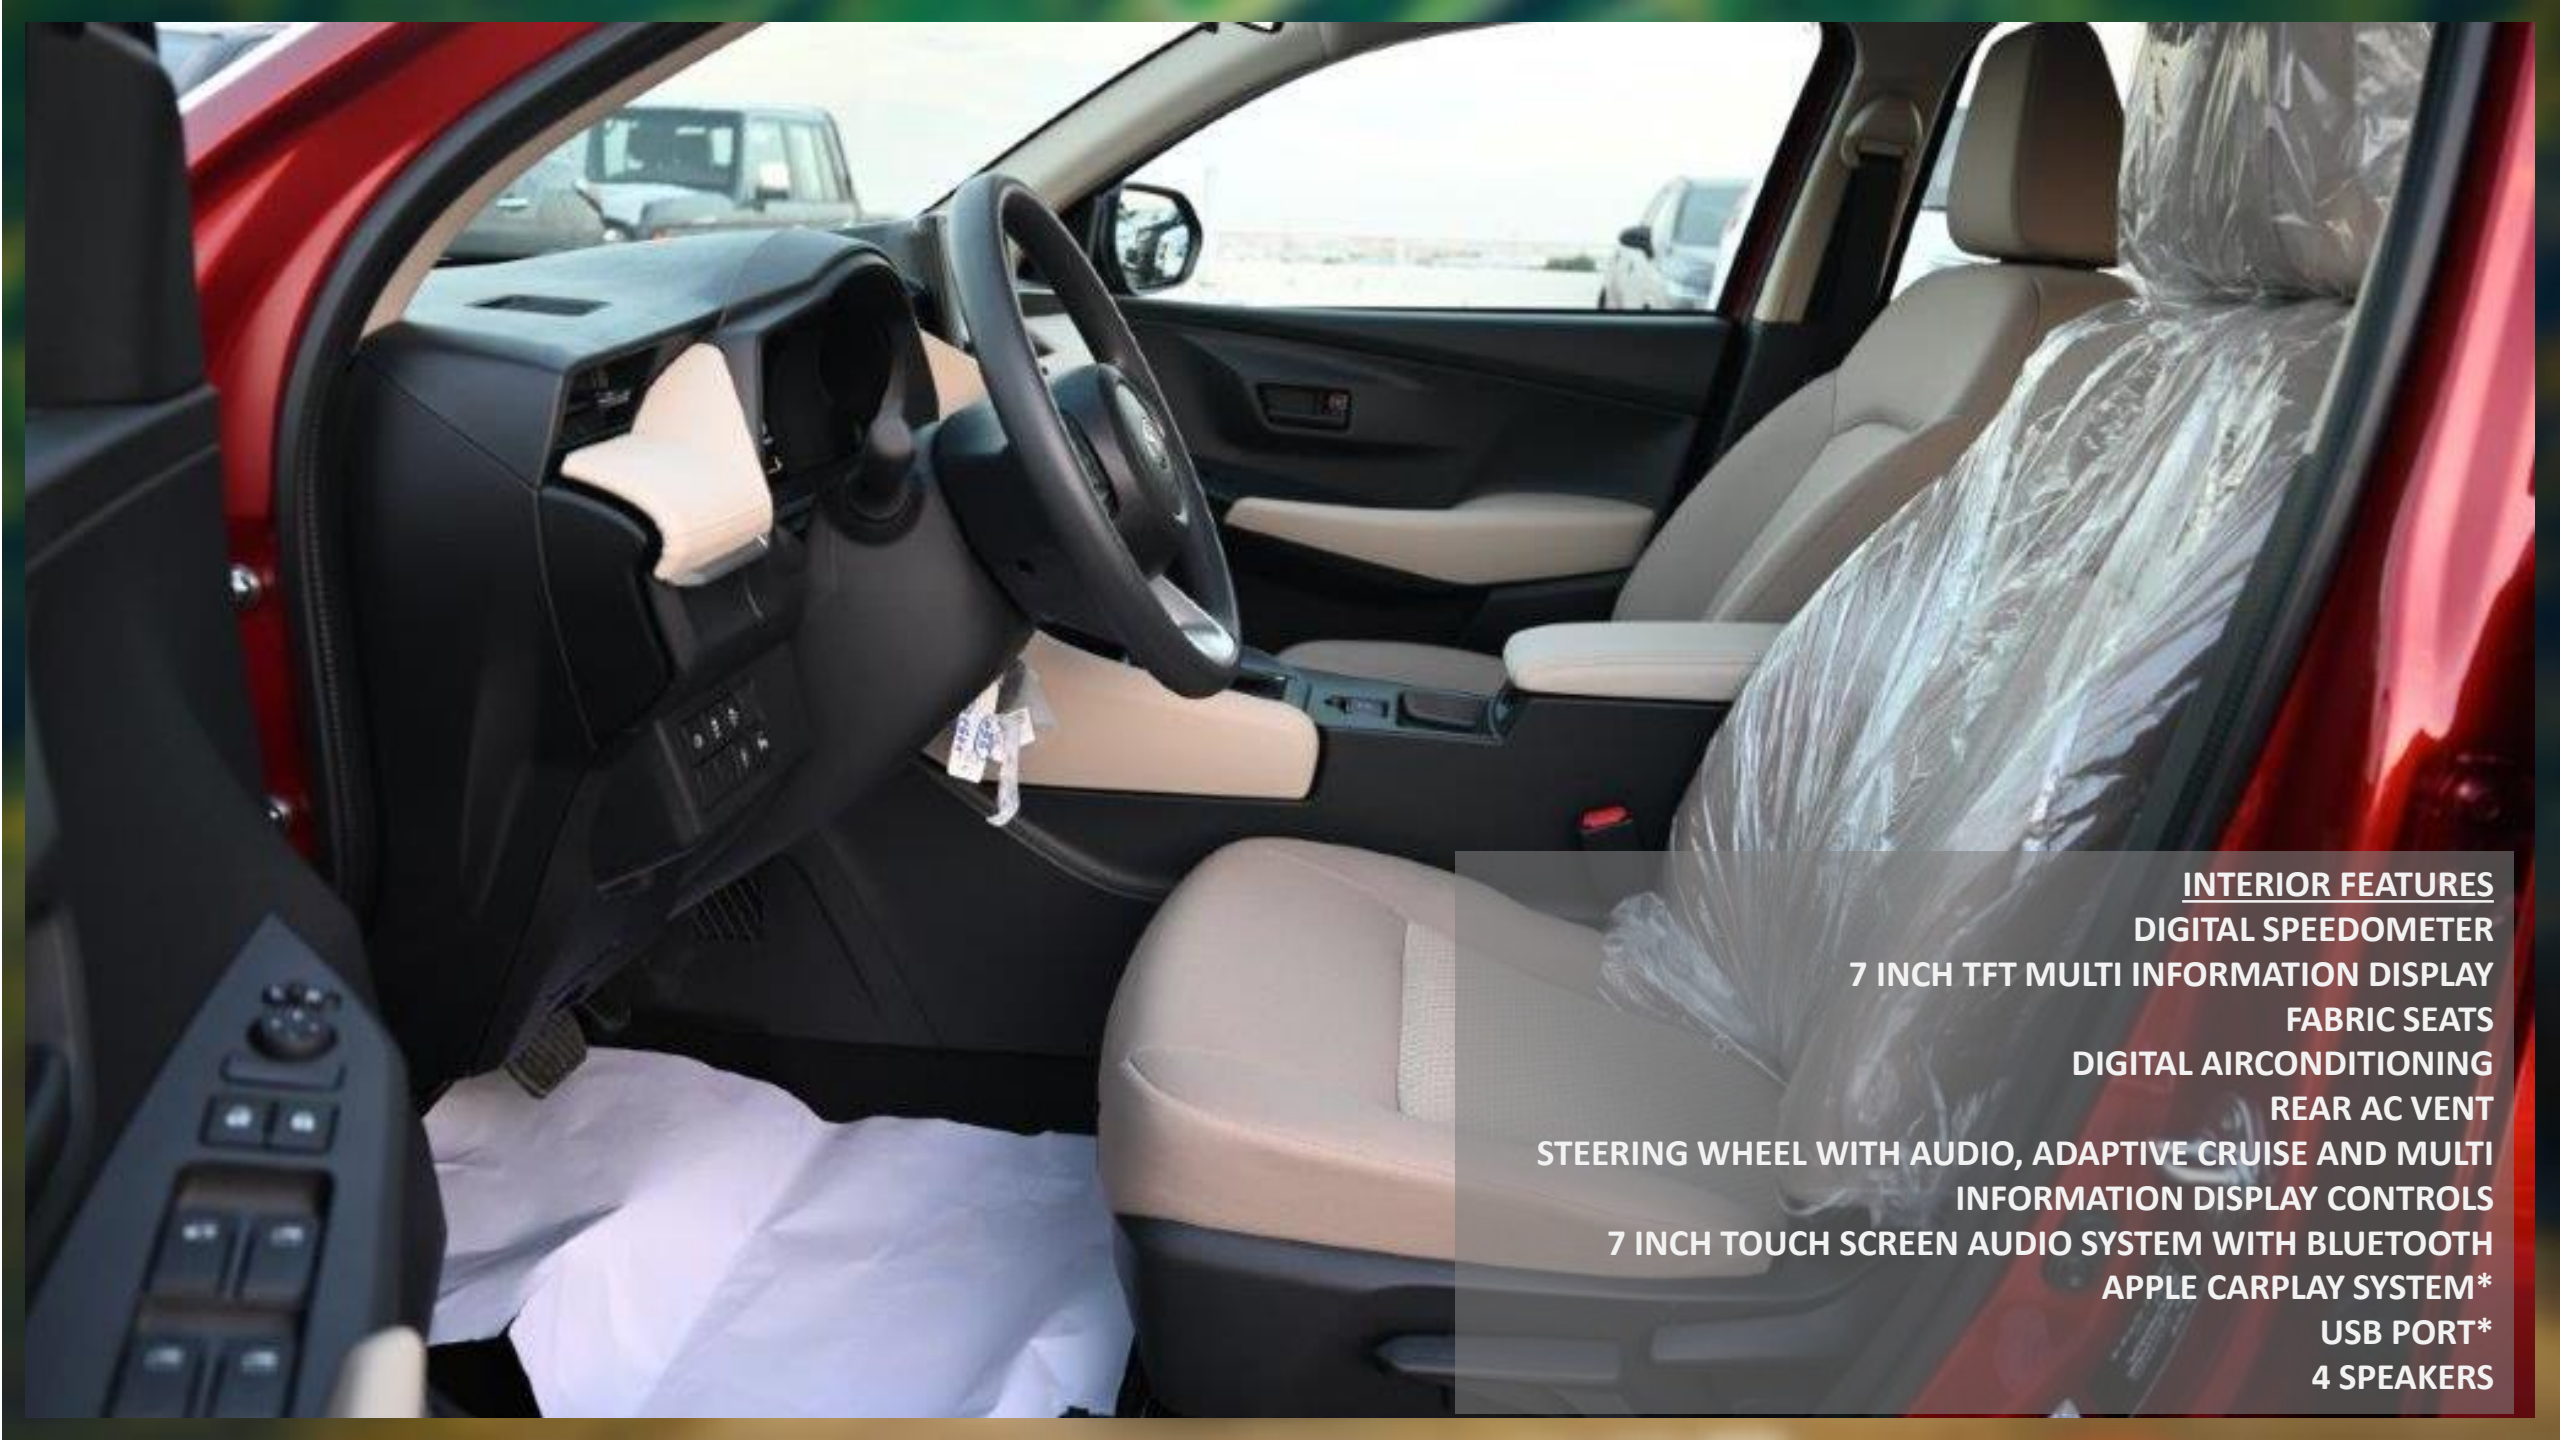

KEYLESS ENTRY "REMOTE CONTROL"

**INTERIOR FEATURES**

**DIGITAL SPEEDOMETER**

**7 INCH TFT MULTI INFORMATION DISPLAY**

**FABRIC SEATS**

**DIGITAL AIRCONDITIONING**

**REAR AC VENT**

**STEERING WHEEL WITH AUDIO, ADAPTIVE CRUISE AND MULTI  
INFORMATION DISPLAY CONTROLS**

**7 INCH TOUCH SCREEN AUDIO SYSTEM WITH BLUETOOTH**

**APPLE CARPLAY SYSTEM\***

**USB PORT\***

**4 SPEAKERS**

**SAFETY & CONVENIENCE FEATURES**

**REAR VIEW CAMERA**

**WIRELESS CHARGER**

**DRIVER & FRONT PASSENGER AIRBAGS**